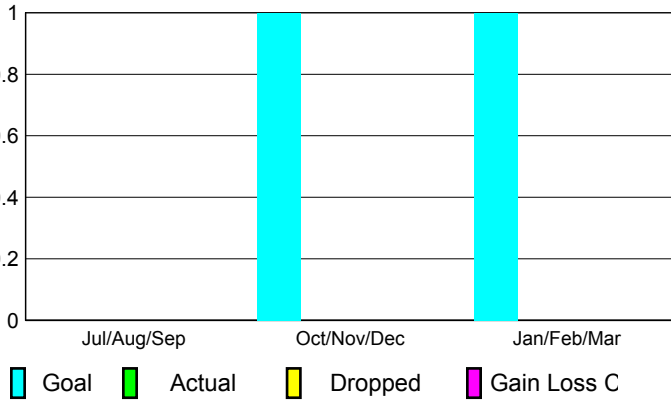

2008-2009 GMT Quarterly Report for District (or Undistricted) **District 114 W**

GMT: **Horst P Kirchgatterer**

Location: **AUSTRIA**

GMT CA: **4**

CLUBS

Club Results 2008-2009

Clubs 2007-2008

Month	New Club	Actual New	Actual Dropped	Gain/Loss of	Gain/Loss of
	Goal	Clubs	Clubs	Clubs	Clubs
Jul/Aug/Sep	0	0	0	0	0
Oct/Nov/Dec	1	0	0	0	1
Jan/Feb/Mar	1	0	0	0	1
Totals	2	0	0	0	2

Club Results 2008-2009

Goal, New, Dropped, Gain/Loss

MEMBERSHIP

Membership Results 2008-2009

Membership 2007-2008

Month	Net Memb	Actual New	Actual Dropped	Gain/Loss of	Gain/Loss of
	Goal	Memb	Memb	Memb	Memb
Jul/Aug/Sep	10	30	-17	13	25
Oct/Nov/Dec	40	23	-21	2	29
Jan/Feb/Mar	45	55	-27	28	22
Totals	95	108	-65	43	76