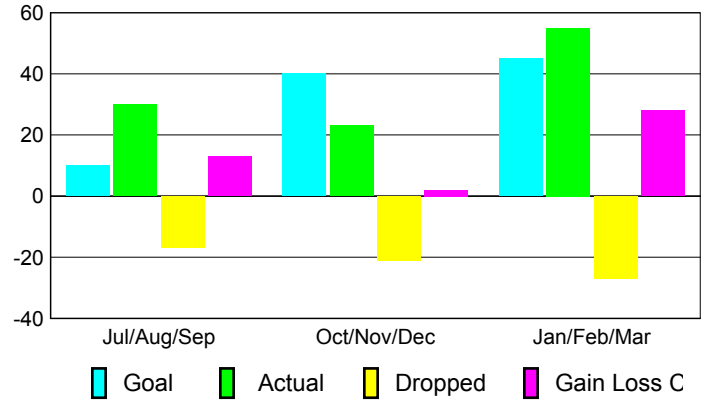

Club Results 2008-2009

Goal, New, Dropped, Gain/Loss

MEMBERSHIP

Membership Results 2008-2009

Membership 2007-2008

Month	Net Memb	Actual New	Actual Dropped	Gain/Loss of	Gain/Loss of
	Goal	Memb	Memb	Memb	Memb
Jul/Aug/Sep	10	30	-17	13	25
Oct/Nov/Dec	40	23	-21	2	29
Jan/Feb/Mar	45	55	-27	28	22
Totals	95	108	-65	43	76

Membership Results 2008-2009

Goal, New, Dropped, Gain/Loss

Comparison of Club Gain/Loss

Current Year Compared to the Previous Year

Comparison of Membership Gain/Loss

Current Year Compared to the Previous Year