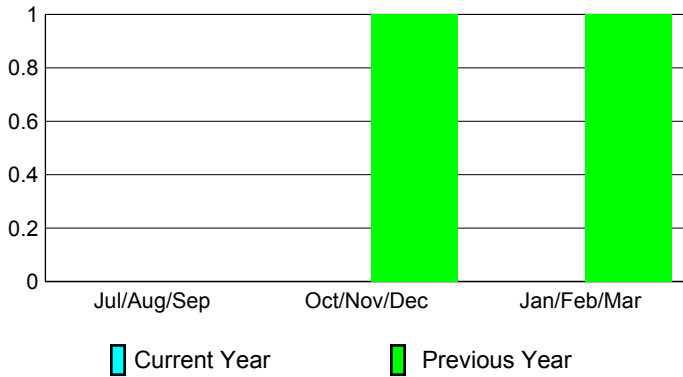

Club Results 2008-2009

Goal, New, Dropped, Gain/Loss

MEMBERSHIP

Membership Results 2008-2009

Membership 2007-2008

Month	Net Memb	Actual New	Actual Dropped	Gain/Loss of	Gain/Loss of
	Goal	Memb	Memb	Memb	Memb
Jul/Aug/Sep	10	30	-17	13	25
Oct/Nov/Dec	40	23	-21	2	29
Jan/Feb/Mar	45	55	-27	28	22
Totals	95	108	-65	43	76

Membership Results 2008-2009

Goal, New, Dropped, Gain/Loss

Comparison of Club Gain/Loss

Current Year Compared to the Previous Year

Comparison of Membership Gain/Loss

Current Year Compared to the Previous Year