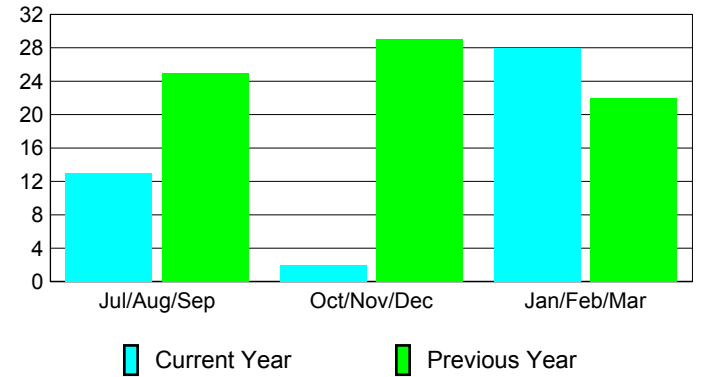

Club Results 2008-2009

Goal, New, Dropped, Gain/Loss

MEMBERSHIP

Membership Results 2008-2009

Membership 2007-2008

Month	Net Memb	Actual New	Actual Dropped	Gain/Loss of	Gain/Loss of
	Goal	Memb	Memb	Memb	Memb
Jul/Aug/Sep	10	30	-17	13	25
Oct/Nov/Dec	40	23	-21	2	29
Jan/Feb/Mar	45	55	-27	28	22
Totals	95	108	-65	43	76

Membership Results 2008-2009

Goal, New, Dropped, Gain/Loss

Comparison of Club Gain/Loss

Current Year Compared to the Previous Year

Comparison of Membership Gain/Loss

Current Year Compared to the Previous Year

YTD Status Quo Clubs 2008-2009

Status Quo Clubs Compared to Status Quo Members

Gender Comparison 2008-2009